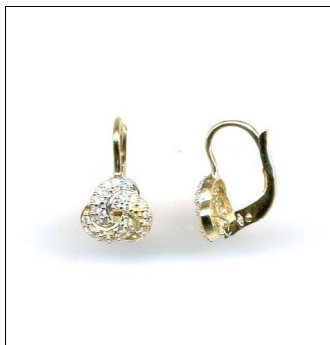

96/9201/PA
(only gold) g: 1,80

96/9202/SK
g: 1,40

96/9203/BO
g: 2,70

96/9204/SC
g: 1,80

96/9205/SC
g: 2,90

96/9206/SC
g: 2,70

96/9207/SC
(only gold) g: 1,60

96/9208/BO
(only gold) g: 1,70

96/9209/BO
(only gold) g: 1,40

96/9210/BO
(only gold) g: 1,60

96/9211/BO
(only gold) g: 1,60

96/9212/BO
(only gold) g: 2,20

96/9213/BO
(only gold) g: 1,90

96/9214/BO
(only gold) g: 2,20

96/9215/BO
(only gold) g: 2,00